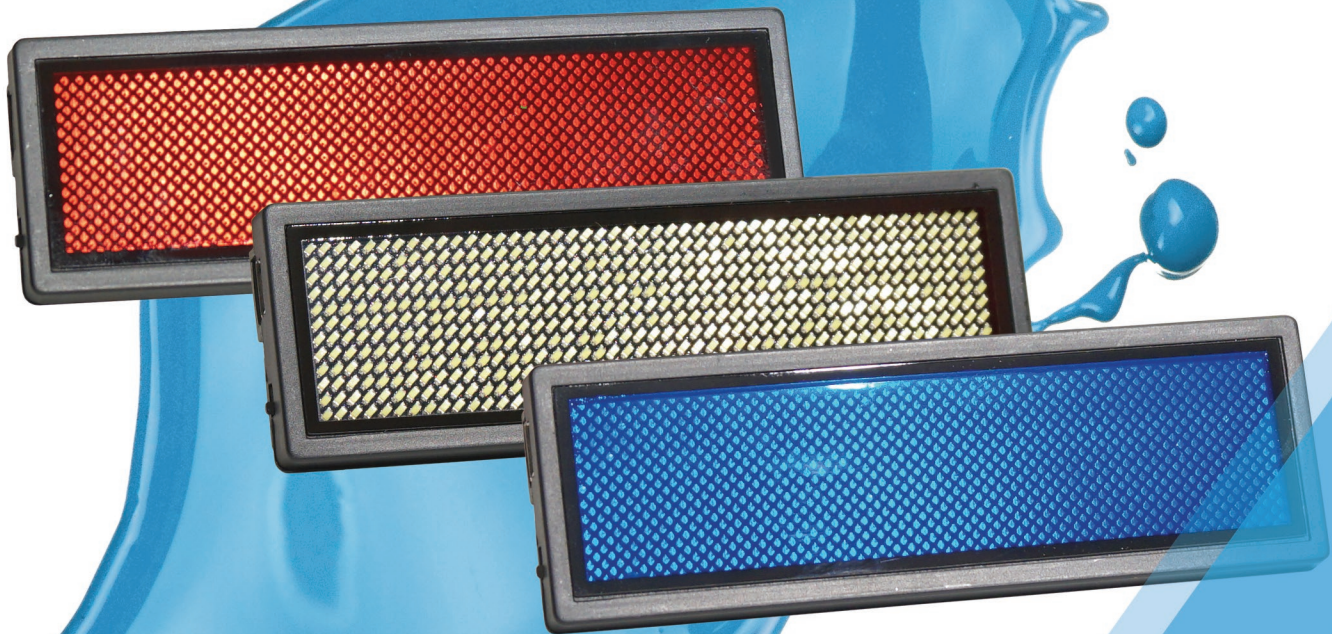

NAMELED

MAIN STRENGTHS

Recharging battery

Several colors

User-friendly

All-in-one package

Easy to wear

Customizable display messages

SPECIFICATIONS

DIMENSIONS	100 x 32 x 5 mm
PITCH (H X V)	1.85 mm
RESOLUTION (H X V)	48 x 12
LED TYPE	SMD
DISPLAY COLORS	Blue, Red, White
BATTERY TYPE	Li Ion
AUTONOMY	8 - 12 hrs
BATTERY CHARGING	USB, Power plug (included)
NUMBER OF MESSAGES	6
NUMBER OF ANIMATIONS	4
ANIMATION SPEED LEVELS	5
BRIGHTNESS LEVELS	4
CONTROL SYSTEM	Software (included)
SOFTWARE OPERATING SYSTEM	Windows XP/7/8
HANGING SYSTEM	Magnet, Pin
MATERIAL	Aluminium, PVC
WEIGHT	140 g
FRAME COLOR	Black